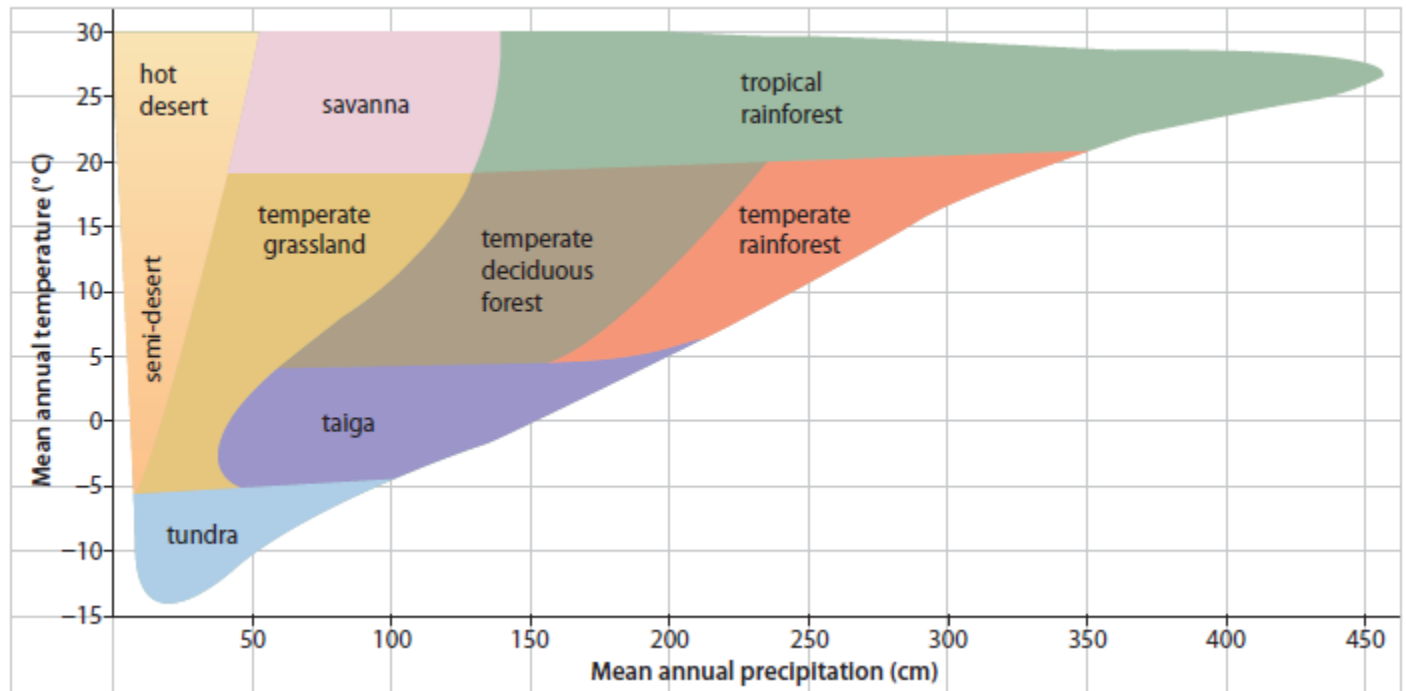

Terrestrial Biomes According to Temperature and Precipitation

- 1.) Which biome receives the most precipitation? \_\_\_\_\_
- 2.) Which biome receives the least precipitation? \_\_\_\_\_
- 3.) Which biome has the hottest temperature? \_\_\_\_\_
- 4.) Which biome receives the coldest temperature? \_\_\_\_\_
- 5.) Which biome has an annual temperature range from -5 to +5 °C? \_\_\_\_\_
- 6.) Which biome has an annual precipitation range from 10 to 125 cm? \_\_\_\_\_
- 7.) Which biome has an annual precipitation range from 160 to 340 cm? \_\_\_\_\_
- 8.) What is the maximum annual precipitation in the temperate rainforest? \_\_\_\_\_
- 9.) What is the minimum annual temperature in the temperate rainforest? \_\_\_\_\_
- 10.) What is the maximum annual temperature in the taiga? \_\_\_\_\_
- 11.) What is the minimum annual temperature in the taiga? \_\_\_\_\_
- 12.) What is the maximum average temperature of the savanna? \_\_\_\_\_
- 13.) What is the minimum average temperature of the temperate grassland? \_\_\_\_\_
- 14.) What is the maximum annual precipitation of the savanna? \_\_\_\_\_
- 15.) What is the minimum annual temperature of the deciduous forest? \_\_\_\_\_
- 16.) Which biome can get over 450cm of rain annually? \_\_\_\_\_
- 17.) Which biome has its lowest annual rainfall of about 60cm? \_\_\_\_\_
- 18.) What is the minimum annual temperature in the grassland? \_\_\_\_\_
- 19.) What is the minimum annual temperature in the tropical rainforest? \_\_\_\_\_
- 20.) Which biome has a maximum annual temp of 30 °C and a maximum annual precipitation of about 130cm? \_\_\_\_\_